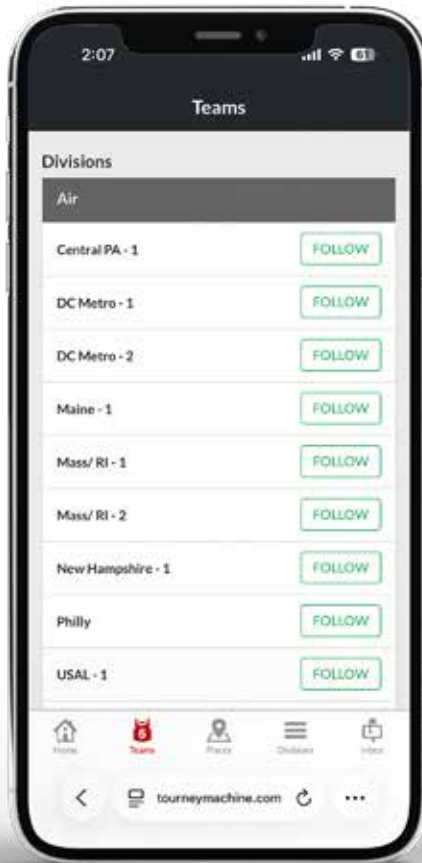

GAME SCHEDULES

INSTRUCTIONS FOR USING SPORTSENGINE TOURNEY

USA Lacrosse will use SportsEngine Tourney to provide live scores and tournament updates for the 2026 Women's National Tournament. All in-event communication will be done through this platform. Therefore, signing up for notifications and/or downloading the SportsEngine Tourney App is very important

SIGNING UP FOR NOTIFICATIONS VIA WEB VERSION

Go to usalacrosse.com/event/usa-lacrosse-national-tournament and click on the red Schedule button to be directed to SportsEngine Tourney. To sign up for event notifications, please click on the green button at the top of the web page that says "Notifications." Once you click on that button a form will open. Fill out the form and then hit "Sign Me Up." Any notification sent will be received in the format you've requested.