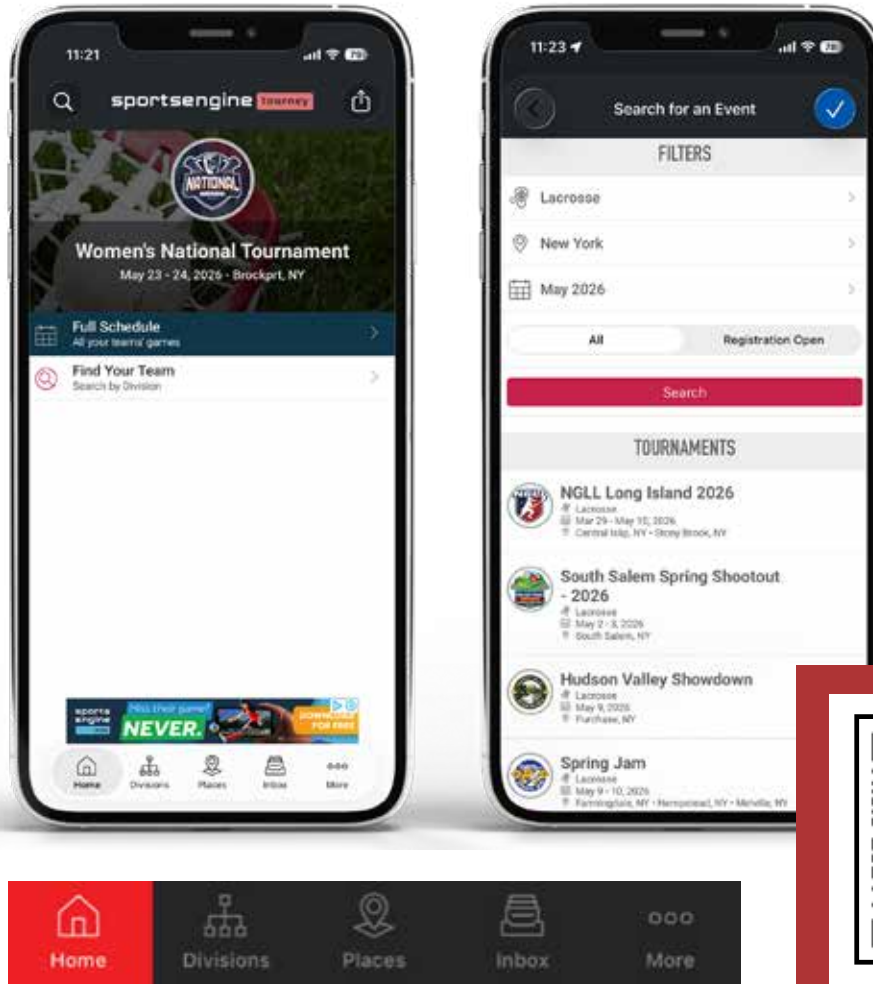

SIGNING UP FOR NOTIFICATIONS VIA WEB VERSION

Go to usalacrosse.com/event/usa-lacrosse-national-tournament and click on the red Schedule button to be directed to SportsEngine Tourney. To sign up for event notifications, please click on the green button at the top of the web page that says "Notifications." Once you click on that button a form will open. Fill out the form and then hit "Sign Me Up." Any notification sent will be received in the format you've requested.

ON THE APP’S MAIN PAGE, THERE ARE FOUR OPTIONS ACROSS THE BOTTOM; EACH OPTION SERVES A DIFFERENT PURPOSE.

HOME: Allows you to find and follow your team(s). Click on “Find Your Team” and once found, click on the jersey logo to the left of the team name to follow them.