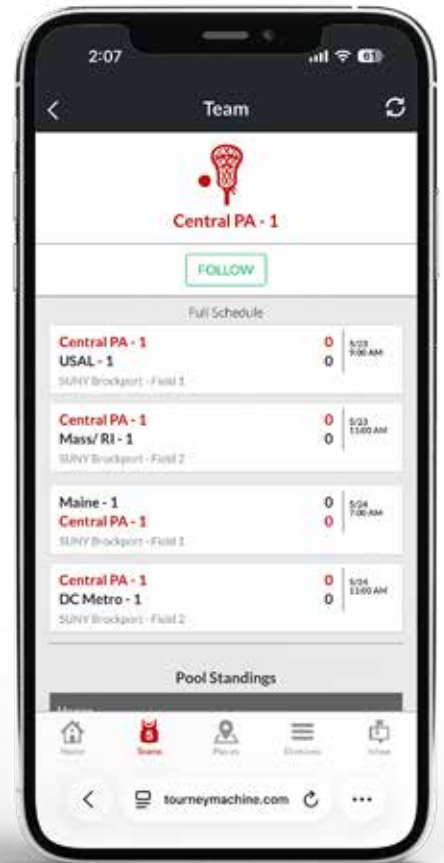

GAME SCHEDULES

INSTRUCTIONS FOR USING SPORTSENGINE TOURNEY

USA Lacrosse will use SportsEngine Tourney to provide live scores and tournament updates for the 2026 Women's National Tournament. All in-event communication will be done through this platform. Therefore, signing up for notifications and/or downloading the SportsEngine Tourney App is very important

SIGNING UP FOR NOTIFICATIONS VIA WEB VERSION

Go to usalacrosse.com/event/usa-lacrosse-national-tournament and click on the red Schedule button to be directed to SportsEngine Tourney. To sign up for event notifications, please click on the green button at the top of the web page that says "Notifications." Once you click on that button a form will open. Fill out the form and then hit "Sign Me Up." Any notification sent will be received in the format you've requested.