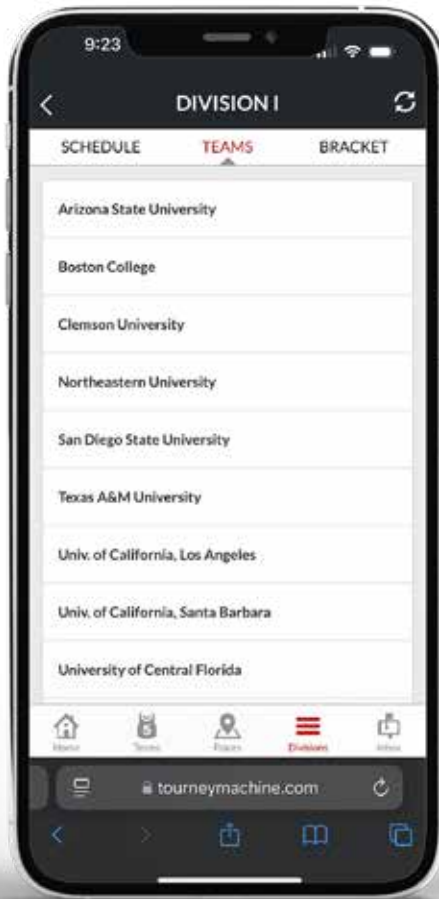

PLAN YOUR ESCAPE AT [PARADISECOAST.COM](https://www.paradisecoast.com)

GAME SCHEDULES

INSTRUCTIONS FOR USING SPORTSENGINE TOURNEY

USA Lacrosse will use SportsEngine Tourney to provide live scores and tournament updates for the WCLA National Championships. All in-event communication will be done through this platform. Therefore, signing up for notifications and/or downloading the SportsEngine Tourney App is very important.

MOBILE WEB VERSION

Go to <https://www.usalacrosse.com/event/wcla-national-championship> and click on the Game Schedule link to be directed to Tourney Machine. To follow a specific team, click on the "Teams" icon on the bottom toolbar. Once you've found the team you want to follow, hit the "Follow" button next to their name or click on their name to be taken to their team page. When you go back to the Home Page, the