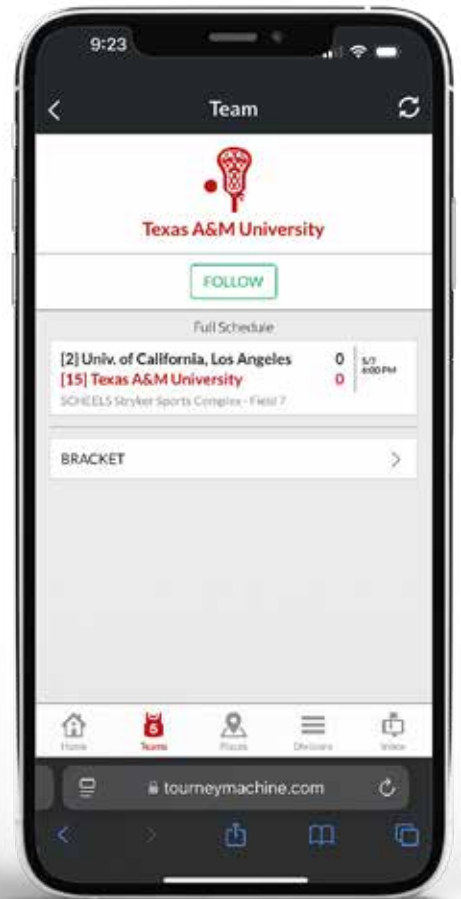

PLAN YOUR ESCAPE AT [PARADISECOAST.COM](https://www.paradisecoast.com)

GAME SCHEDULES

INSTRUCTIONS FOR USING SPORTSENGINE TOURNEY

USA Lacrosse will use SportsEngine Tourney to provide live scores and tournament updates for the WCLA National Championships. All in-event communication will be done through this platform. Therefore, signing up for notifications and/or downloading the SportsEngine Tourney App is very important.

MOBILE WEB VERSION

Go to <https://www.usalacrosse.com/event/wcla-national-championship> and click on the Game Schedule link to be directed to Tourney Machine. To follow a specific team, click on the "Teams" icon on the bottom toolbar. Once you've found the team you want to follow, hit the "Follow" button next to their name or click on their name to be taken to their team page. When you go back to the Home Page, the