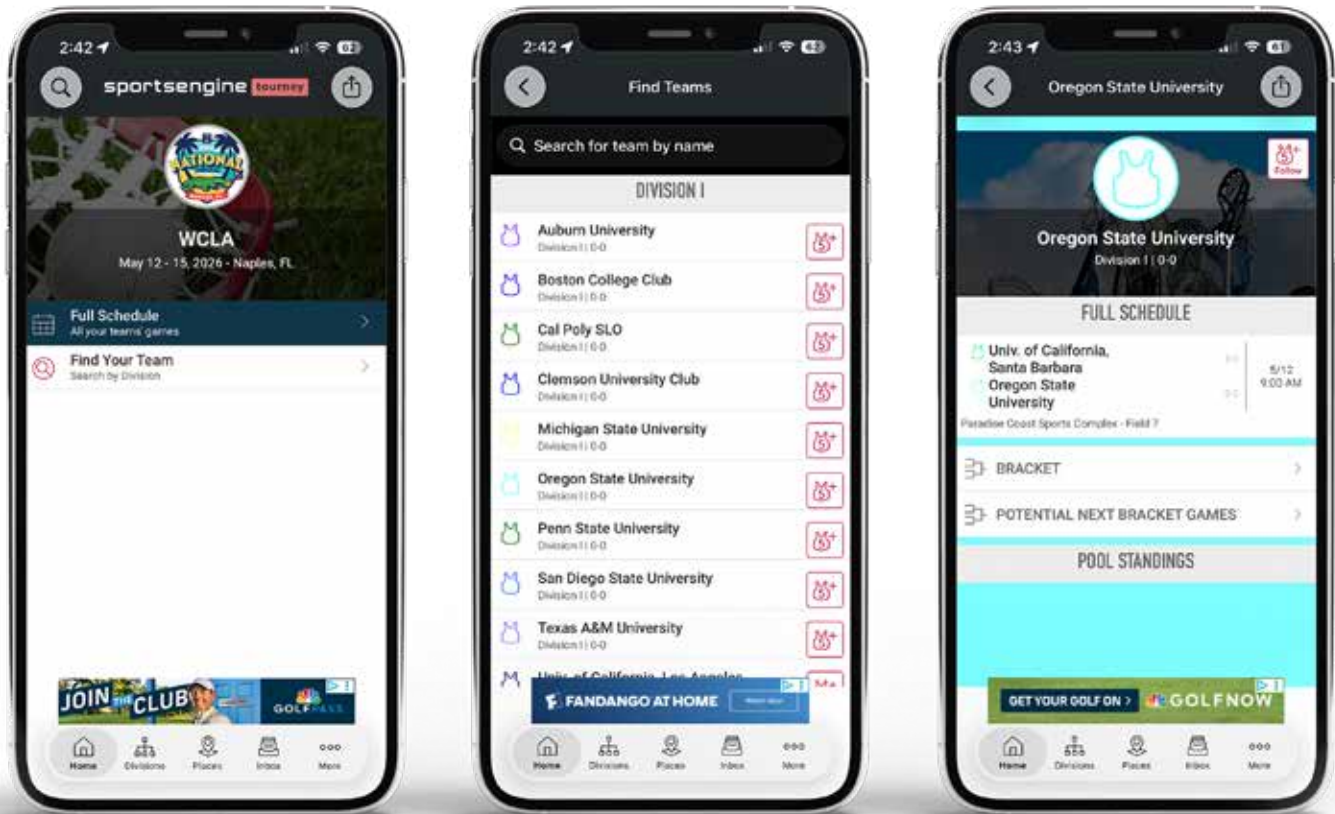

SIGNING UP FOR NOTIFICATIONS VIA WEB VERSION

Go to <https://www.usalacrosse.com/event/wcla-national-championship> and click on the Game Schedule link to be directed to SportsEngine Tourney. To sign up for event notifications, please click on the green button at the top of the web page that says "Notifications." Once you click on that button a form will open. Fill out the form and then hit "Sign Me Up." Any notification sent will be received in the format you've requested.

MOBILE WEB VERSION

Go to <https://www.usalacrosse.com/event/wcla-national-championship> and click on the Game Schedule link to be directed to Tourney Machine. To follow a specific team, click on the "Teams" icon on the bottom toolbar. Once you've found the team you want to follow, hit the "Follow" button next to their name or click on their name to be taken to their team page. When you go back to the Home Page, the

GAME SCHEDULES

APP VERSION

Download the “SportsEngine Tourney App” using your smartphone. Once downloaded, click on “Search for an Event.” Under Filters, enter Lacrosse for Sport, Kansas for Location, and May 2025 for the Date. Click on “2025 USA Lacrosse WCLA National Championship.” To follow a specific team, click on “Find Your Team” on the home page. Once you’ve found the team you want to follow, hit the jersey icon next to their name or click on their name to be taken to their team page. When you go back to the Home Page, the team(s) you’re following will appear.

ON THE APP'S MAIN PAGE, THERE ARE FOUR OPTIONS ACROSS THE BOTTOM; EACH OPTION SERVES A DIFFERENT PURPOSE.

HOME: Allows you to find and follow your team(s). Click on “Find Your Team” and once found, click on the jersey logo to the left of the team name to follow them.