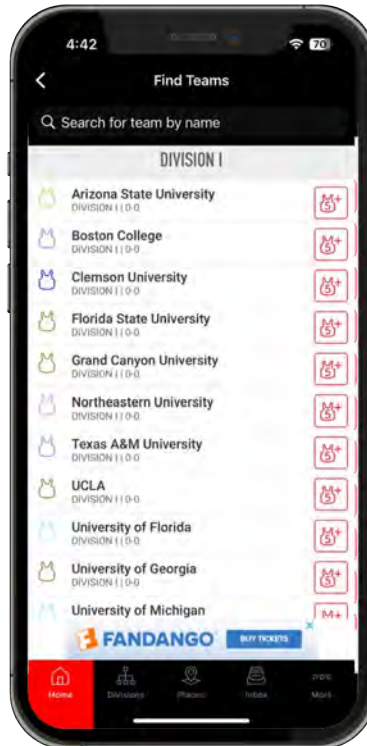

SIGNING UP FOR NOTIFICATIONS VIA WEB VERSION

Go to <https://www.usalacrosse.com/event/wcla-national-championship> and click on the Game Schedule link to be directed to Tourney Machine. To sign up for event notifications, please click on the green button at the top of the web page that says "Notifications." Once you click on that button a form will open. Fill out the form and then hit "Sign Me Up." Any notification sent will be received in the format you've requested.

MOBILE WEB VERSION

Go to <https://www.usalacrosse.com/event/wcla-national-championship> and click on the Game Schedule link to be directed to Tourney Machine. To follow a specific team, click on the "Teams" icon on the bottom toolbar. Once you've found the team you want to follow, hit the "Follow" button next to their name or click on their name to be taken to their team page. When you go back to the Home Page, the team(s) you're following will appear.

ON THE APP’S MAIN PAGE, THERE ARE FOUR OPTIONS ACROSS THE BOTTOM; EACH OPTION SERVES A DIFFERENT PURPOSE.

HOME: Allows you to find and follow your team(s). Click on “Find Your Team” and once found, click on the jersey logo to the left of the team name to follow them.

DIVISIONS: Gives you the option to view all teams in the division, the full schedule, standings and bracket.

PLACES: Gives you all the fields and venues hosting games for this tournament. Click on any field and it will give you the schedule for this field.