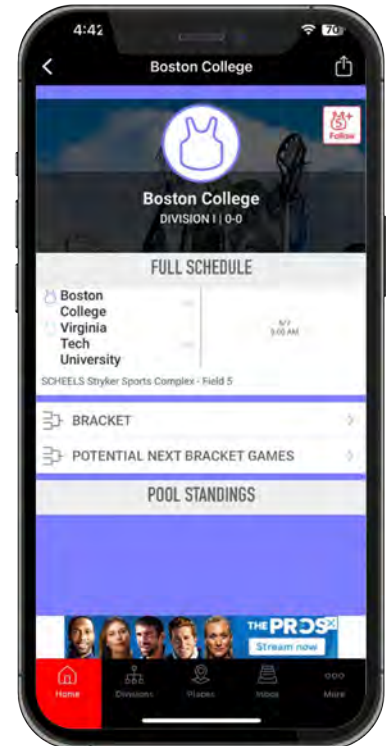

MOBILE WEB VERSION

Go to <https://www.usalacrosse.com/event/wcla-national-championship> and click on the Game Schedule link to be directed to Tourney Machine. To follow a specific team, click on the "Teams" icon on the bottom toolbar. Once you've found the team you want to follow, hit the "Follow" button next to their name or click on their name to be taken to their team page. When you go back to the Home Page, the team(s) you're following will appear.

GAME SCHEDULES

APP VERSION

Download the “Tourney Machine App” using your smartphone. Once downloaded, click on “Search for an Event.” Under Filters, enter Lacrosse for Sport, Kansas for Location, and May 2024 for the Date. Click on “2024 USA Lacrosse Women’s Collegiate Lacrosse Associates Championship.” To follow a specific team, click on “Find Your Team” on the home page. Once you’ve found the team you want to follow, hit the jersey icon next to their name or click on their name to be taken to their team page. When you go back to the Home Page, the team(s) you’re following will appear.

ON THE APP’S MAIN PAGE, THERE ARE FOUR OPTIONS ACROSS THE BOTTOM; EACH OPTION SERVES A DIFFERENT PURPOSE.

HOME: Allows you to find and follow your team(s). Click on “Find Your Team” and once found, click on the jersey logo to the left of the team name to follow them.

DIVISIONS: Gives you the option to view all teams in the division, the full schedule, standings and bracket.

PLACES: Gives you all the fields and venues hosting games for this tournament. Click on any field and it will give you the schedule for this field.